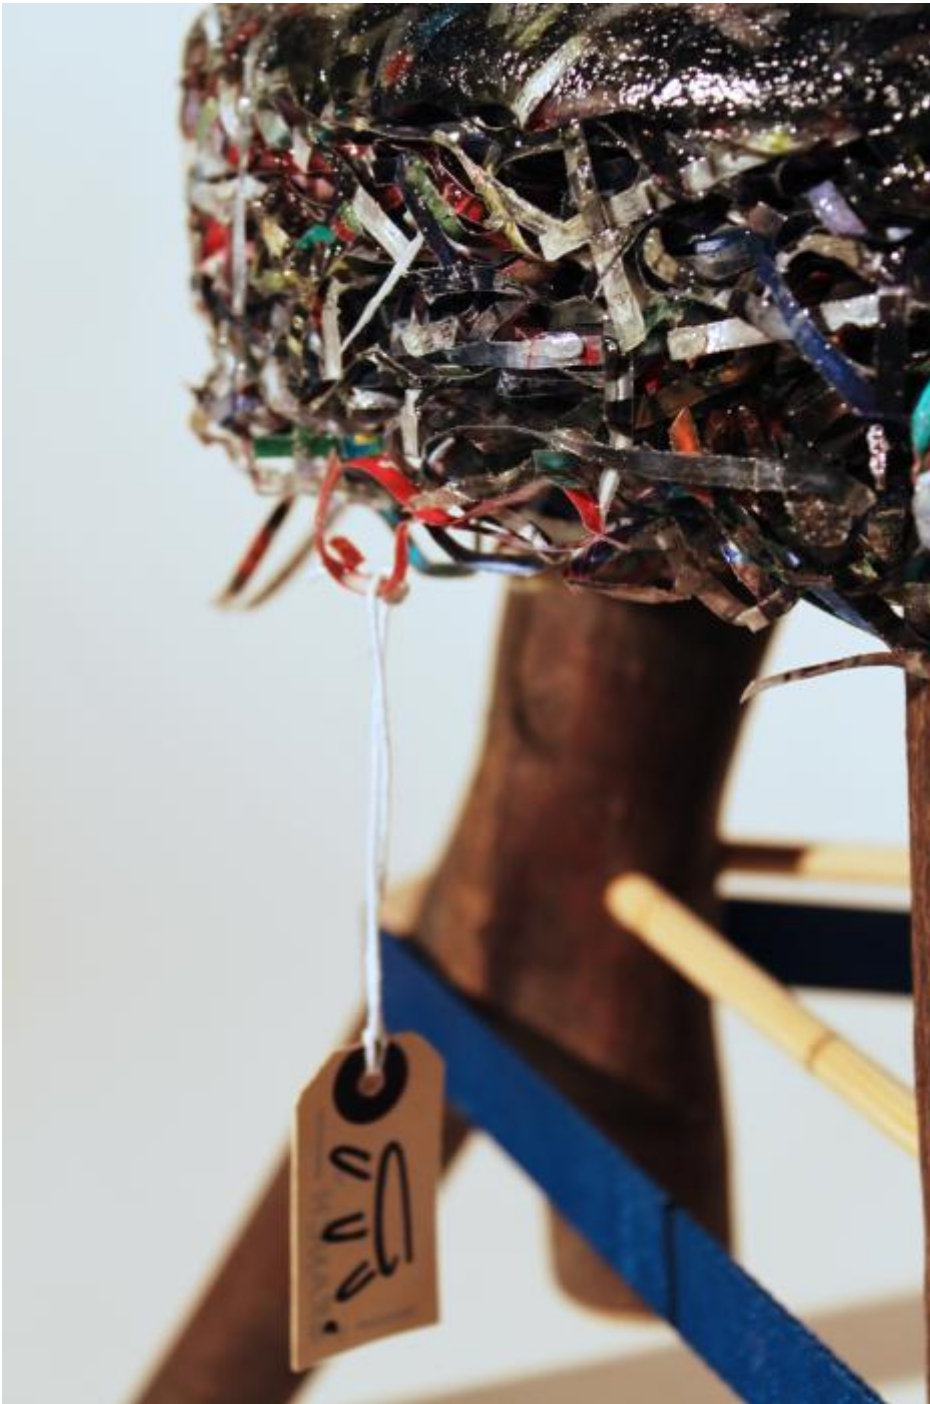

The Shredded Collection

By
Simon Wilsher

Project Type
Make-it-Yourself

Category
Furniture

Waste Materials
Shredded Paper,
Reclaimed Furniture,

Hits
5,219

A Collection of stools created from upcycled timber and shredded paper, cast in Bio Resin.

THE SHREDDED COLLECTION.

Materials & Equipment List

Materials: Used wooden stool legs, Bio Resin, Paper Household waste.

For mould: MDF Former 320mm diameter, 75mm deep turned former, Silicone, Mod rock.