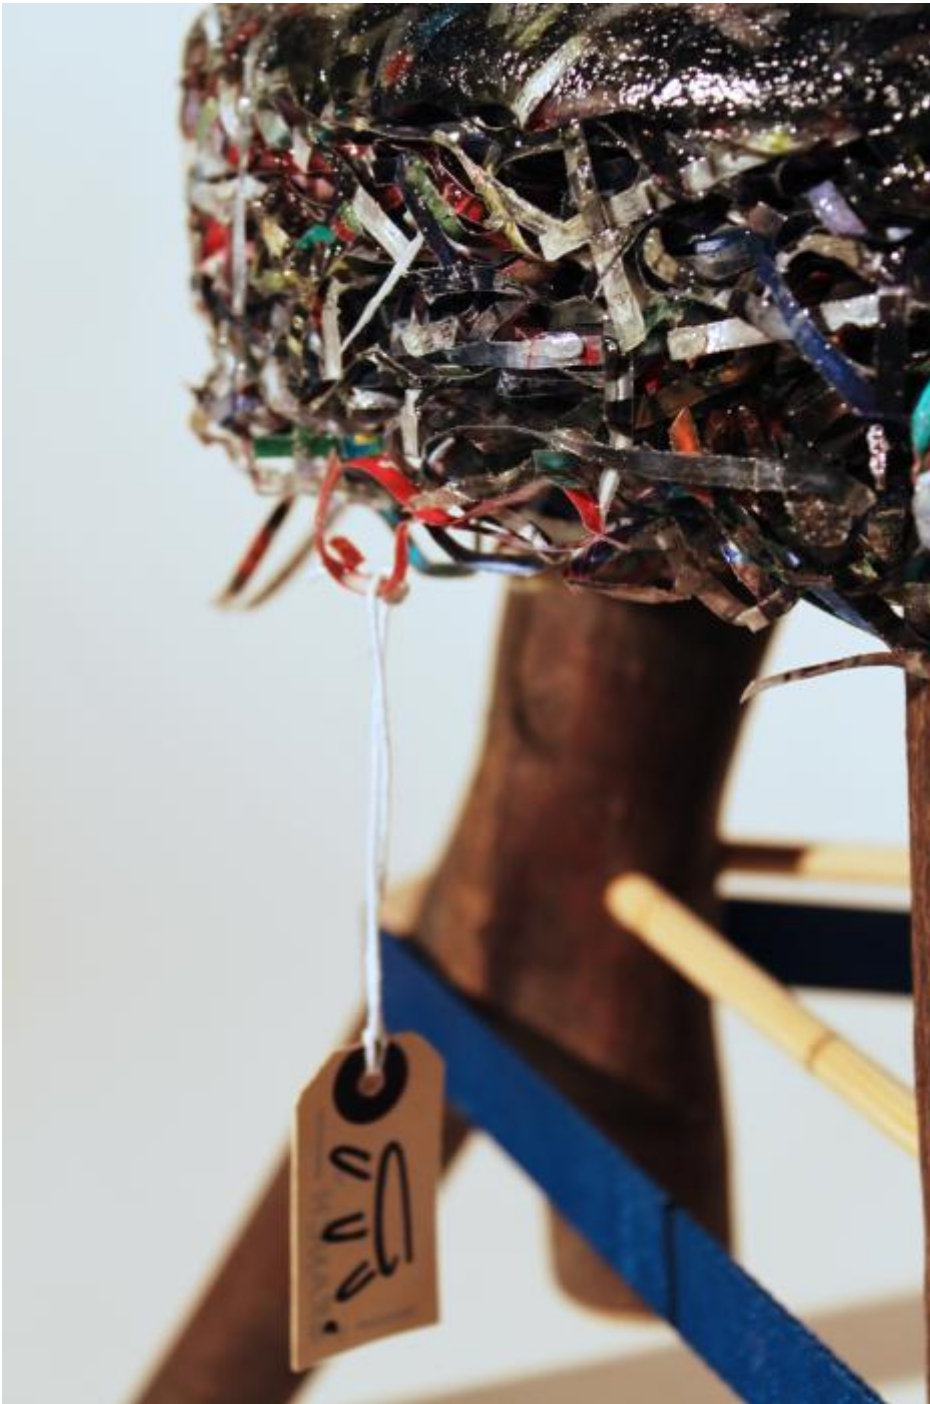

**Shredded Paper,
Reclaimed Furniture,**

Hits

5,010

A Collection of stools created from upcycled timber and shredded paper, cast in Bio Resin.

THE SHREDDED COLLECTION.

Image not found

<http://co-oproduct.org/images/remake/gallery/1332108347add41f5cbc.jpg>

Materials & Equipment List

Materials: Used wooden stool legs, Bio Resin, Paper Household waste.

For mould: MDF Former 320mm diameter, 75mm deep turned former, Silicone, Mod rock.

Equipment list: Paper shredder, Latex gloves Wood lathe (mould former)